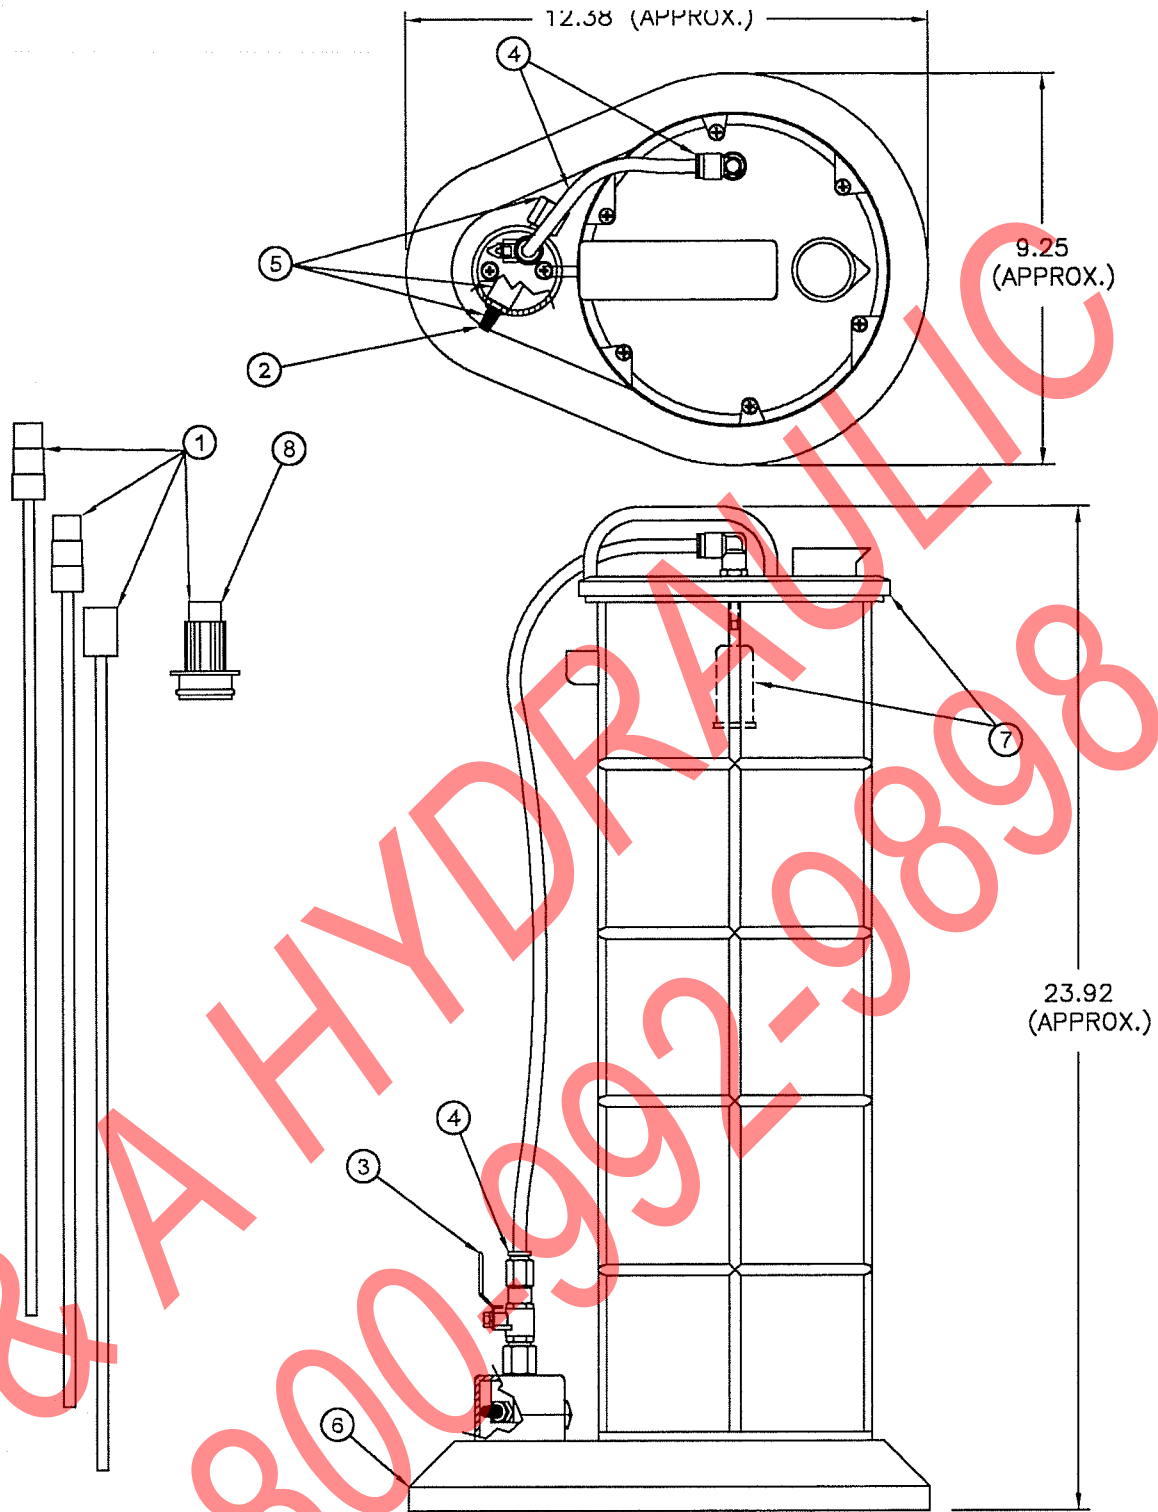

FOR CUSTOMER SERVICE PLEASE CALL 1-800-MAC TOOLS

Model 07300 Service Items

Item	Description	Part No.	Item	Description	Part No.
1	Vacuum Tube Kit	822599	5	Kit Venturi**	822647
2	Kit, Exhaust Muffler*	822644	6	Base Kit***	822574
3	Kit, Control Valve	822645	7	Kit, Lid and Float****	822648
4	Kit, Tube and Connectors	822646	8	Plastic Adapter	822597

* Consists of three mufflers

** Consists of venturi and connectors

*** Consists of base and foot bracket

**** Consists of top and overflow float