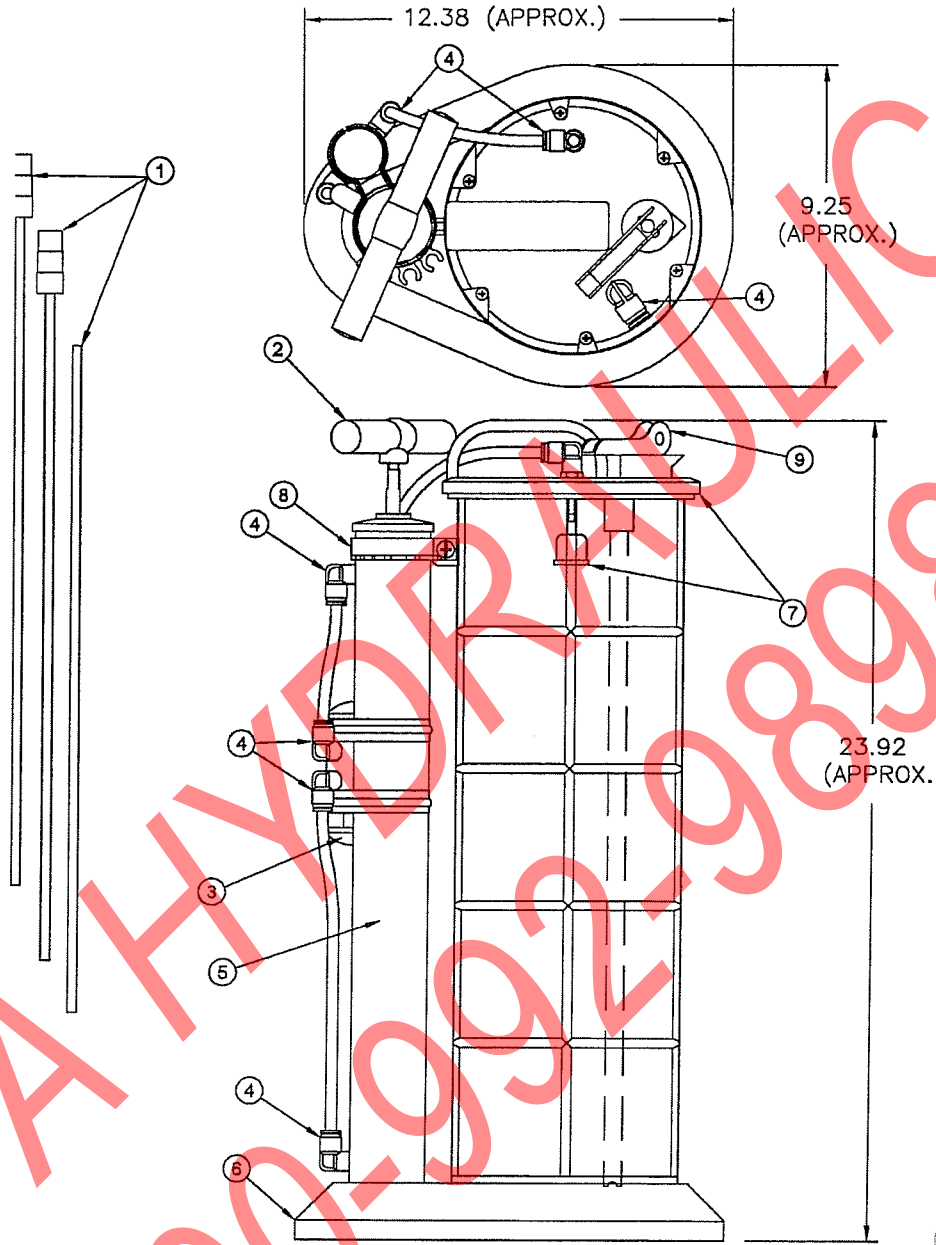

Factory Parts & Service
800-992-9898

Model 07210 Service Items

Item	Description	Part No.	Item	Description	Part No.
1	Vacuum tube Kit	822559	6	Base Kit ****	822574
2	Handle kit	822561	7	Evacuator Top Kit *****	822576
3	Valve Kit *	822563	8	Pump Strap Kit (Quantity 2)	822578
4	Tube Connector Kit **	822566	9	Kit, Expandable Plug	822593
5	Pump Assembly Kit ***	822572			

* Consists of three tubes, three 8 mm connetor and valve

** Consists of three 8 mm connectors and three 10 mm connectors

*** Consists of two 8 mm connectors, two tube and pump assembly

**** Consists of base and foot bracket

***** Consists of top and overflow float.