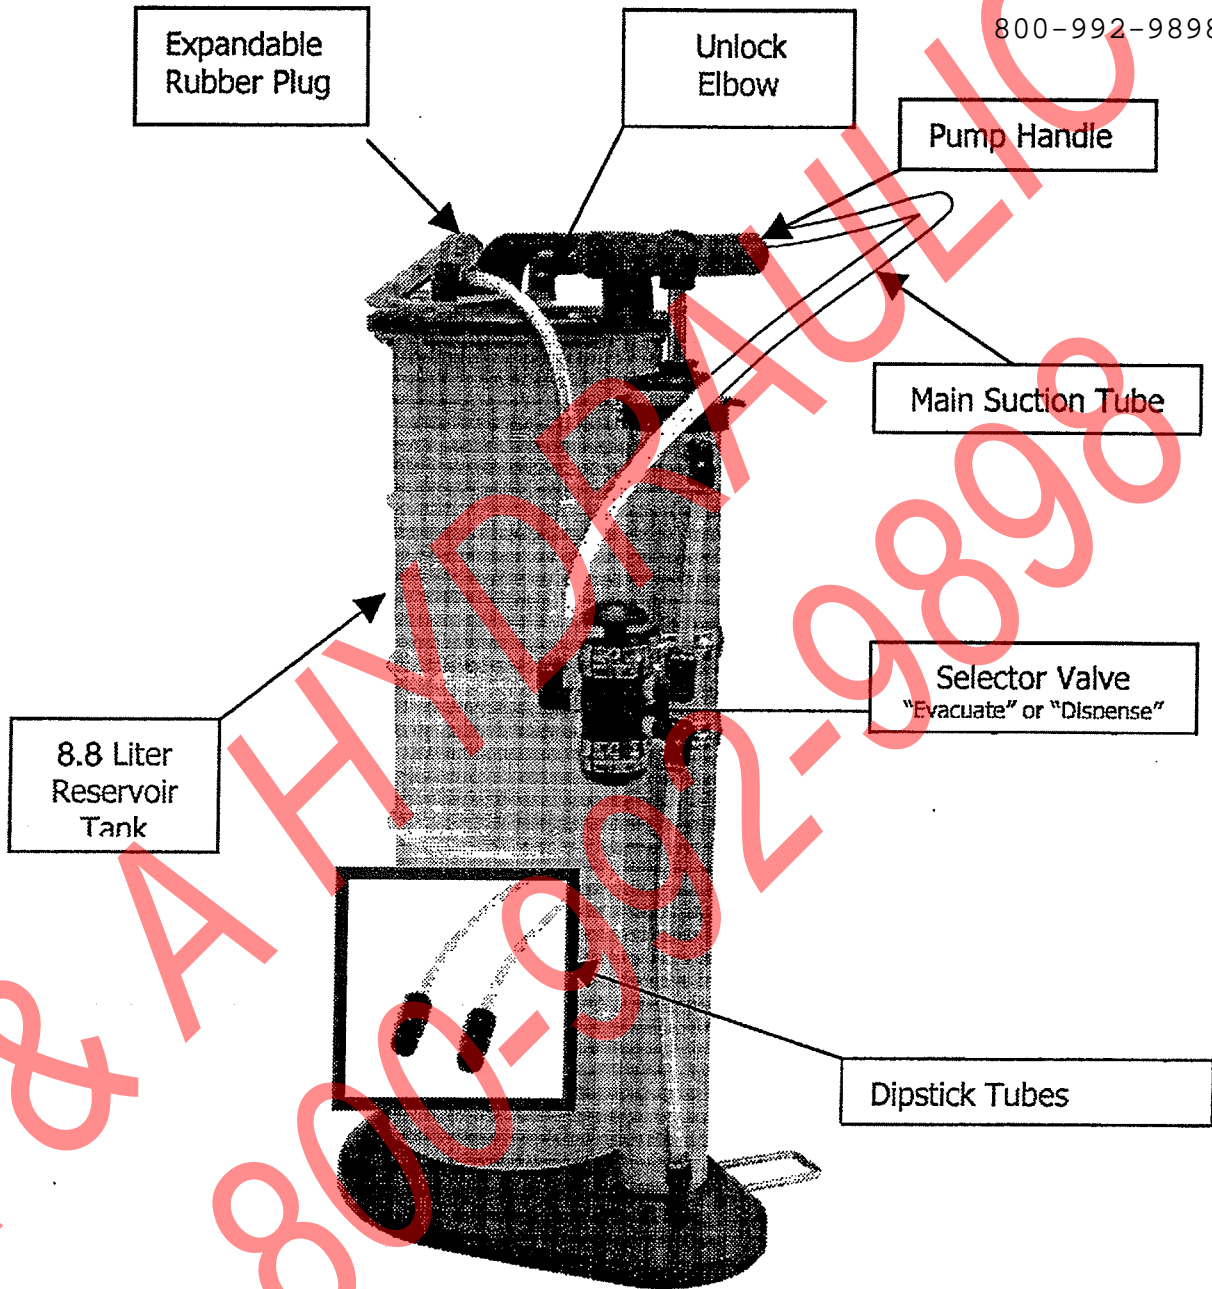

Factory Parts & Service
800-992-9898

Model 07210 Service Items

Item	Description	Part No.	Item	Description	Part No.
1	Vacuum tube Kit	822559	6	Base Kit ****	822574
2	Handle kit	822561	7	Evacuator Top Kit *****	822576
3	Valve Kit *	822563	8	Pump Strap Kit (Quantity 2)	822578
4	Tube Connector Kit **	822566	9	Kit, Expandable Plug	822593
5	Pump Assembly Kit ***	822572			

* Consists of three tubes, three 8 mm connetor and valve

** Consists of three 8 mm connectors and three 10 mm connectors

*** Consists of two 8 mm connectors, two tube and pump assembly

**** Consists of base and foot bracket

***** Consists of top and overflow float.